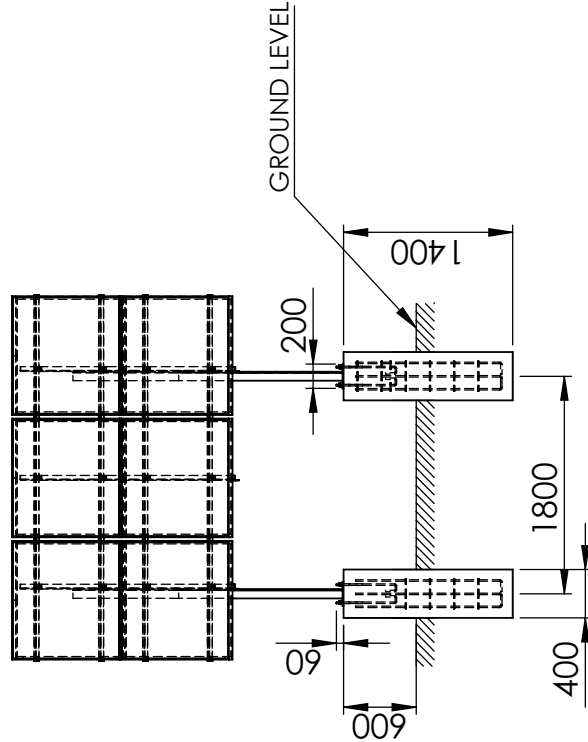

ALL DIMENSIONS ARE IN MM

**12 KW Solar System  
6 Module (335Wp) Mounting  
(6 set each Site)**

**12 kW Solar System**  
**Foundation details of 6 Module (335Wp)**  
**Mounting Structure (6 set each Site)**