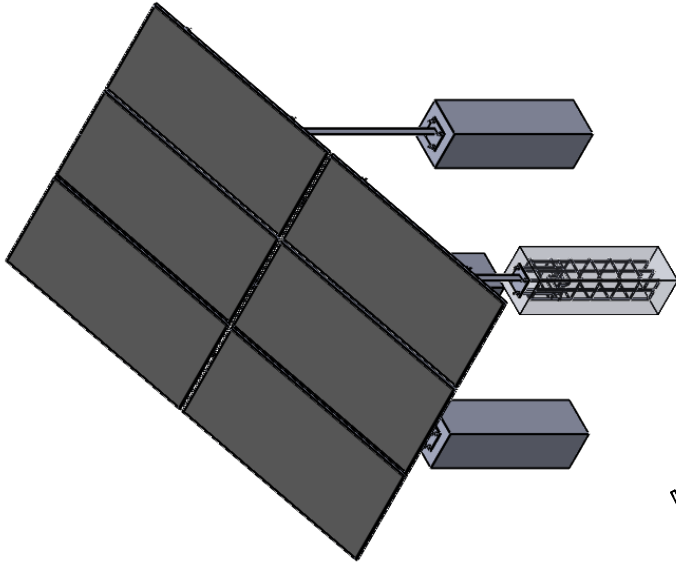

ALL DIMENSIONS ARE IN MM

**12 KW Solar System  
6 Module (335Wp) Mounting  
(6 set each Site)**

**12 kW Solar System**  
**Foundation details of 6 Module (335Wp)**  
**Mounting Structure (6 set each Site)**

# Wiring Diagram for 12 KW Solar System