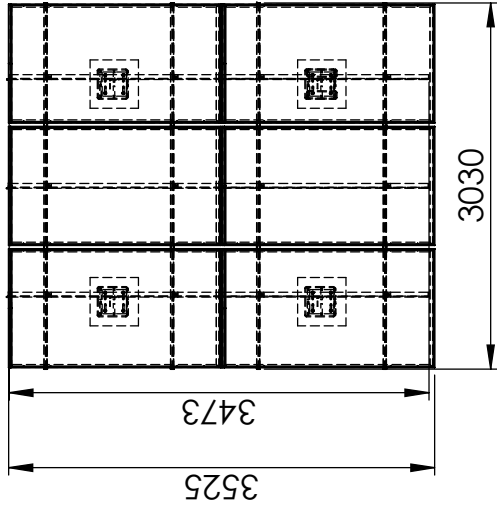

ALL DIMENSIONS ARE IN MM

**12 KW Solar System  
6 Module (335Wp) Mounting  
(6 set each Site)**

**12 kW Solar System**  
**Foundation details of 6 Module (335Wp)**  
**Mounting Structure (6 set each Site)**