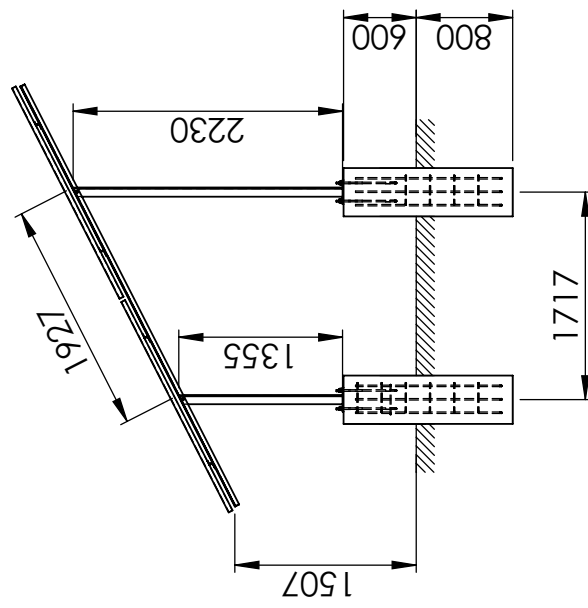

ALL DIMENSIONS ARE IN MM

**12 KW Solar System  
6 Module (335Wp) Mounting  
(6 set each Site)**

**12 kW Solar System**  
**Foundation details of 6 Module (335Wp)**  
**Mounting Structure (6 set each Site)**

# Wiring Diagram for 12 KW Solar System