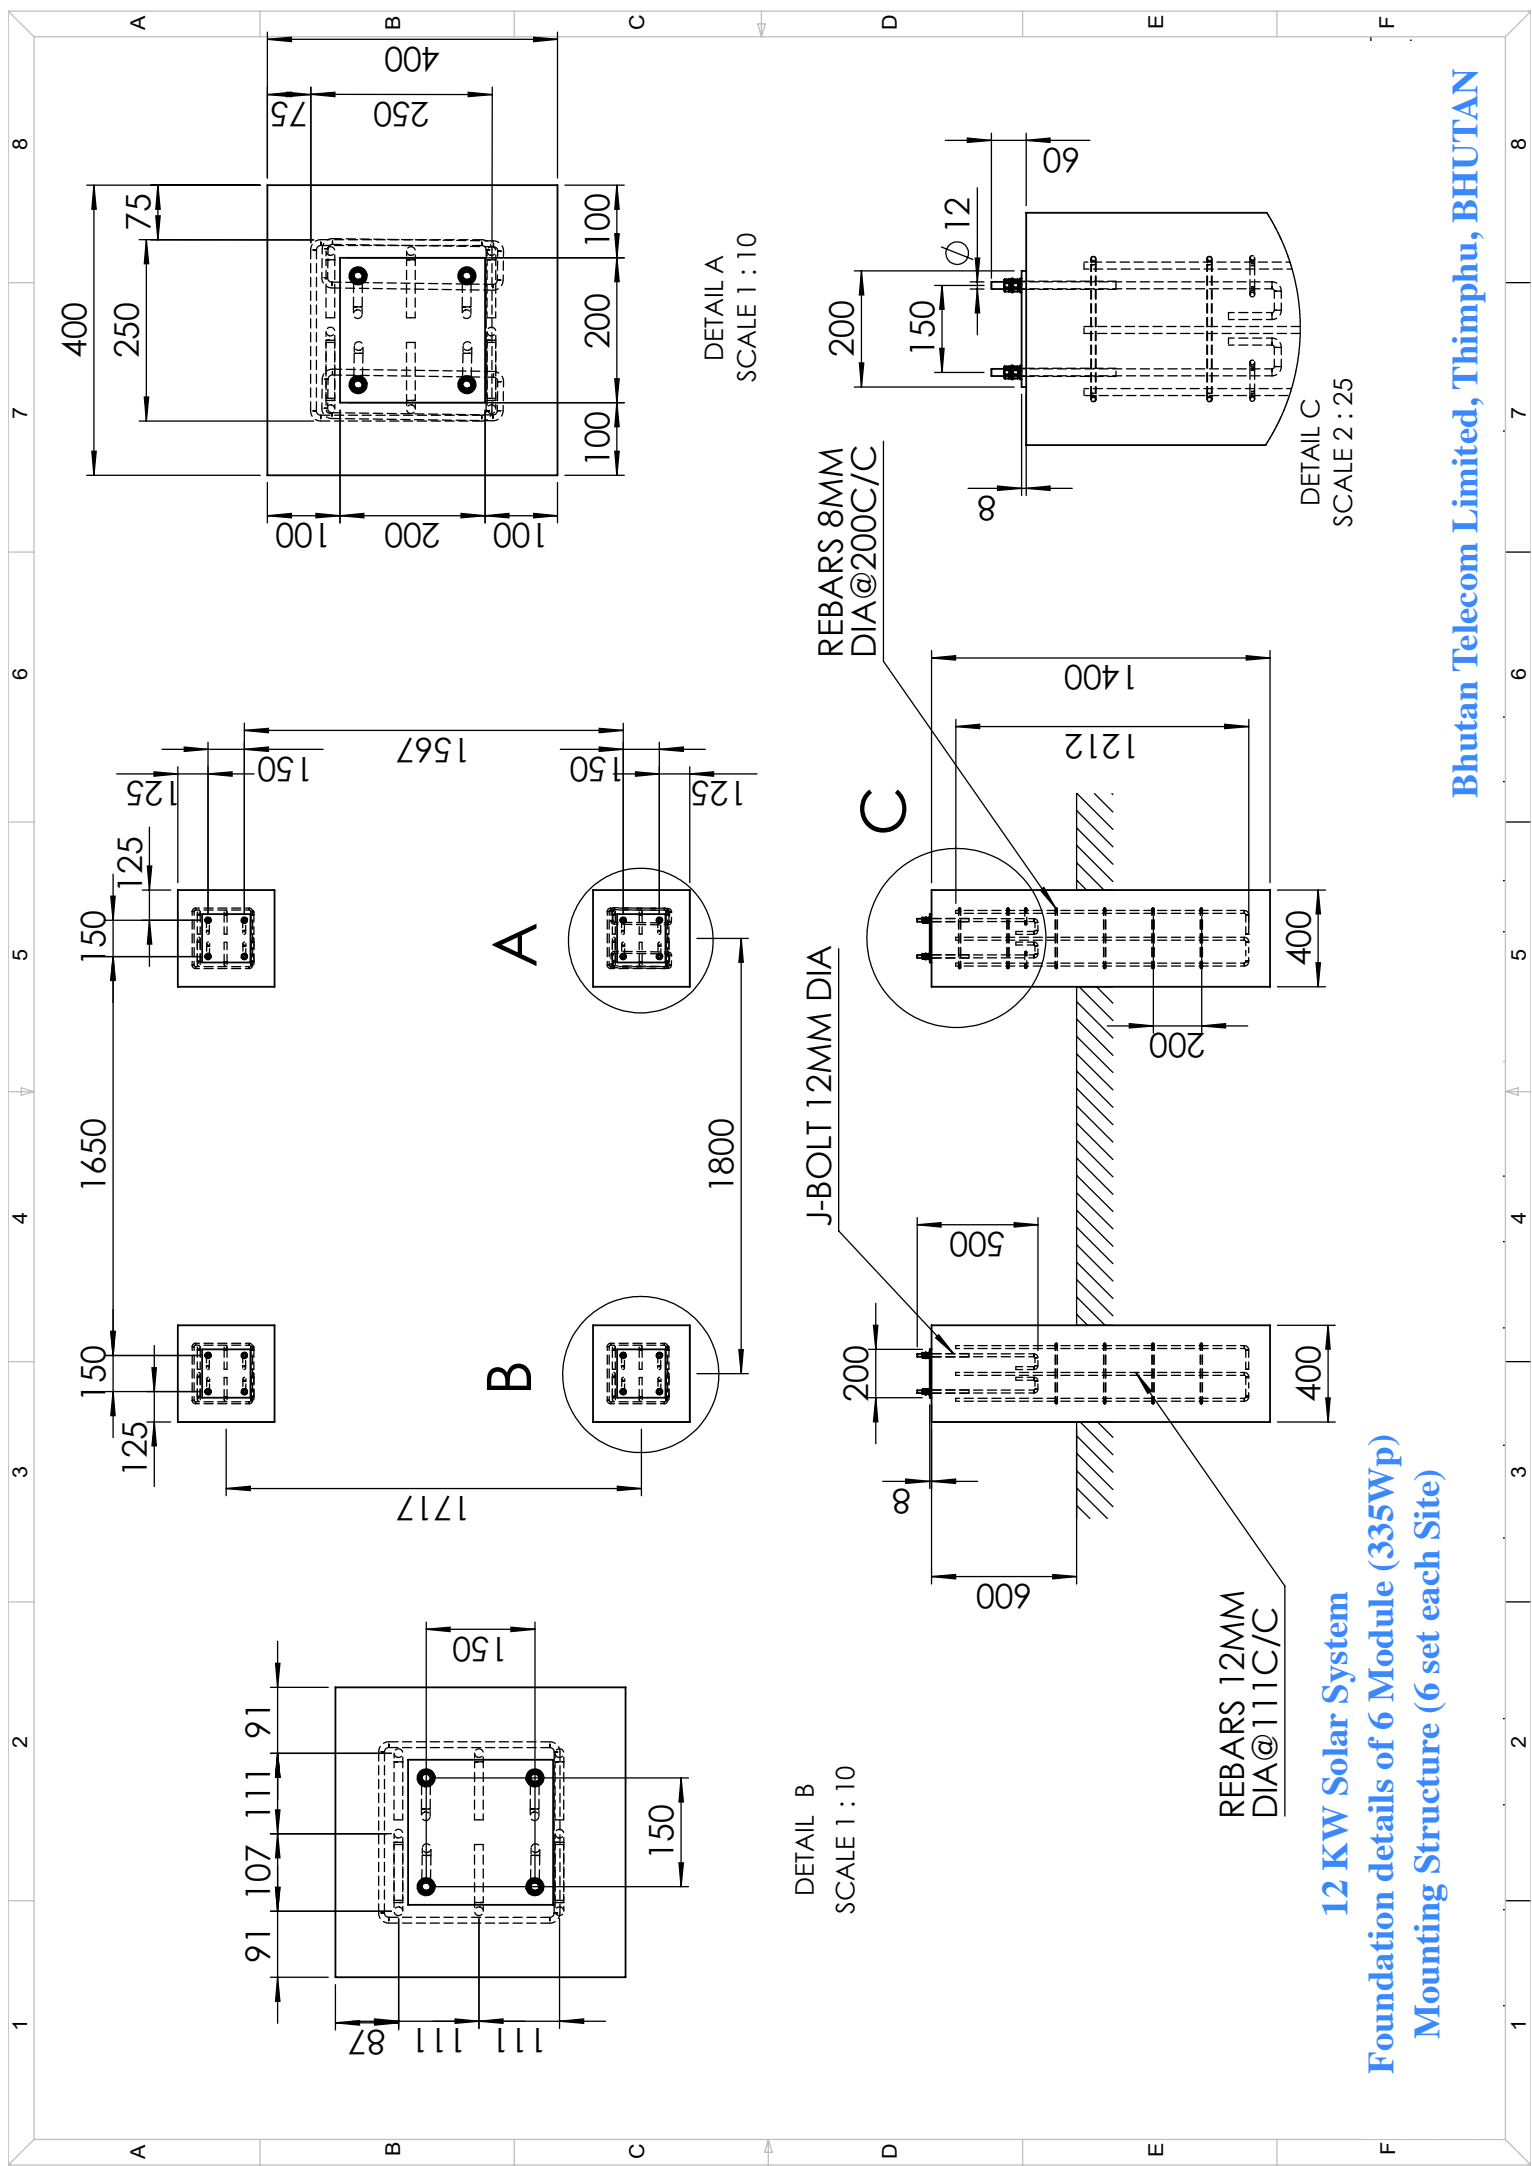

ALL DIMENSIONS ARE IN MM

**12 KW Solar System  
6 Module (335Wp) Mounting  
(6 set each Site)**

**12 kW Solar System**  
**Foundation details of 6 Module (335Wp)**  
**Mounting Structure (6 set each Site)**

# Wiring Diagram for 12 KW Solar System