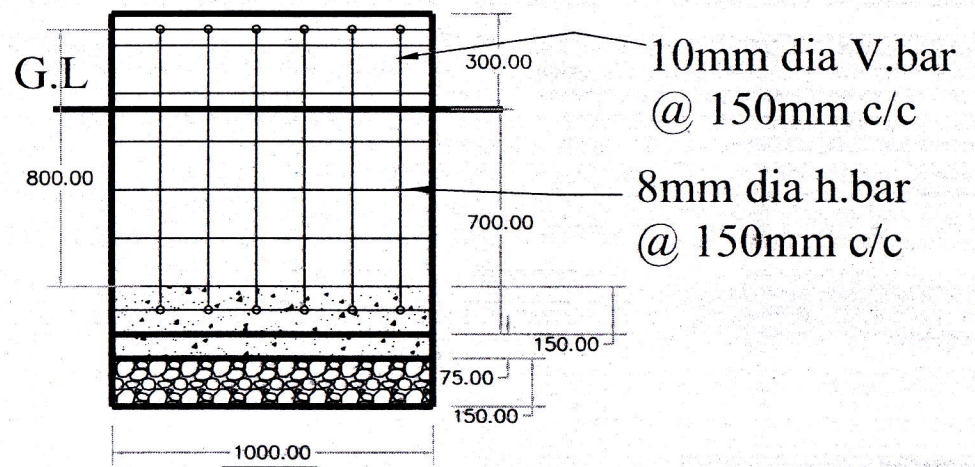

RCC RECTANGLE H.H (CHAMBER).

Plan Cabinet base

Section

Cabinet

PCC @ 1:2:4

Soling @ 150mm

BHUTAN TELECOM LIMITED

Drawn by: Sonam Zangpo