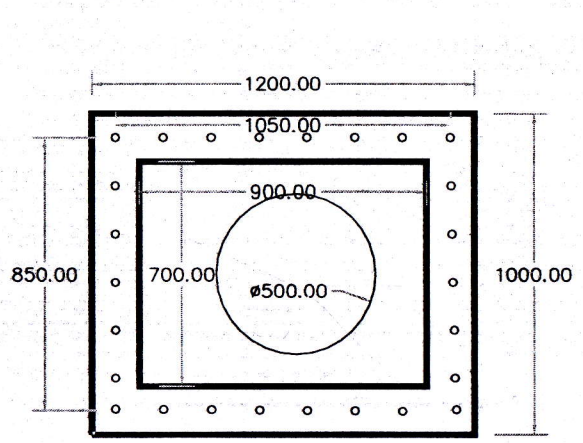

RCC RECTANGLE H.H (CHAMBER).

Plan Cabinet base

Section

Cabinet

PCC @ 1:2:4

Soling @ 150mm

BHUTAN TELECOM LIMITED

Drawn by: Sonam Zangpo