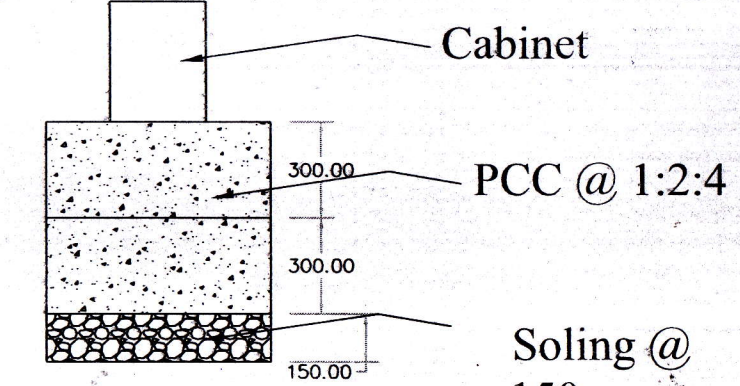

RCC RECTANGLE H.H (CHAMBER).

Plan Cabinet base

Section

Cabinet

PCC @ 1:2:4

Soling @ 150mm

BHUTAN TELECOM LIMITED

Drawn by: Sonam Zangpo