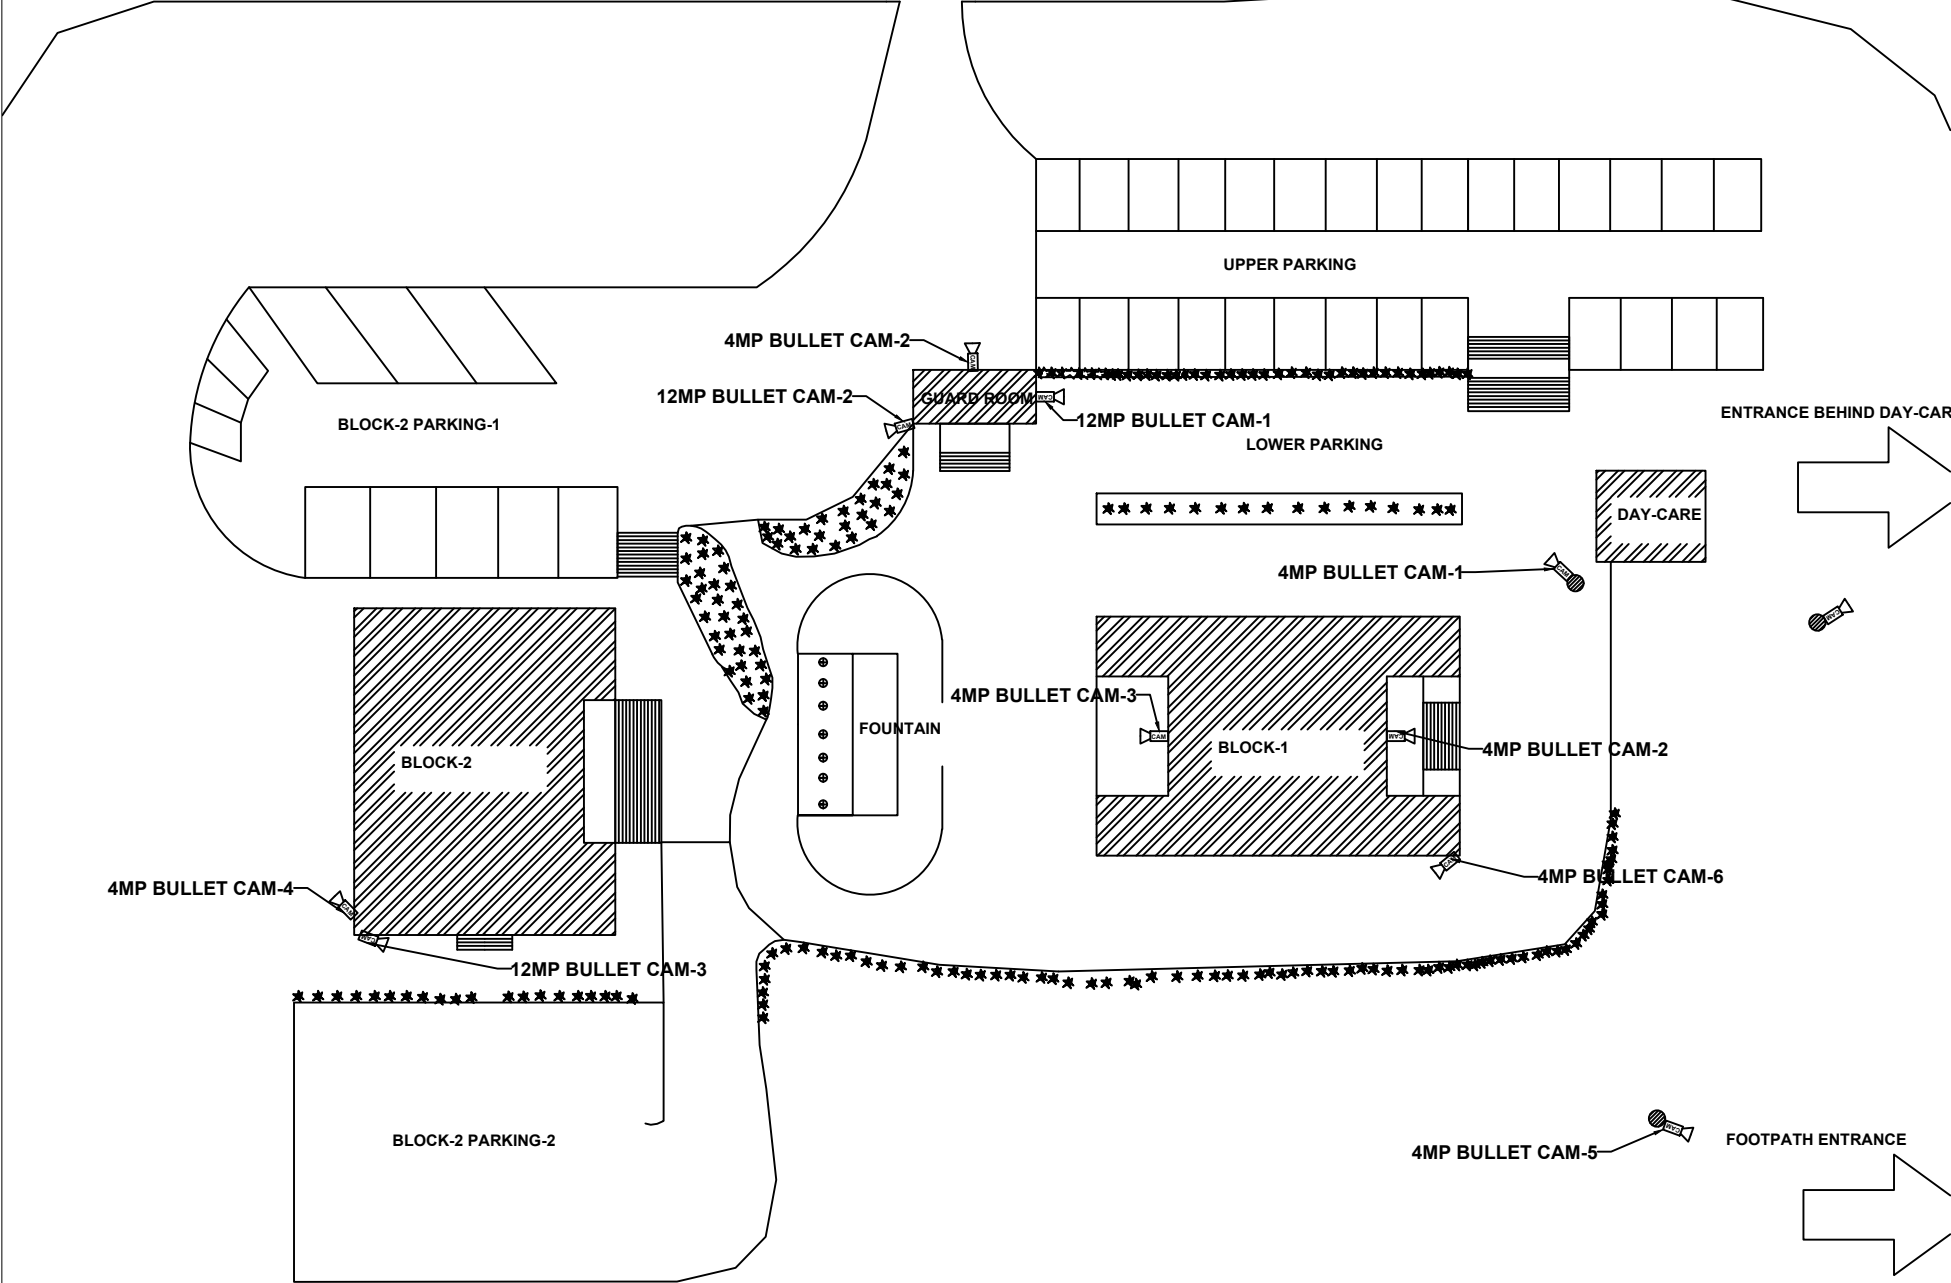

DWG NO:

DATE: 12.05.2021

TITLE: INDOOR CCTV CAMERA LOCATION FOR SECOND FLOOR BLOCK-2.

DRAWN: Kezang Dorji.

REVISION: 00

SITE: TTPL, WANGCHUTABA	DWG NO:	DATE: 12.05.2021	 Thimphu TechPark dhi Company BHUTAN'S FIRST IT PARK
TITLE: INDOOR CCTV CAMERA LOCATION FOR THIRD FLOOR BLOCK-2.	DRAWN: Kezang Dorji.	REVISION: 00	

SITE: TTPL, WANGCHUTABA	DWG NO:	DATE: 12.05.2021	 Thimphu TechPark dhi Company BHUTAN'S FIRST IT PARK
TITLE: INDOOR CCTV CAMERA LOCATION FOR GROUND FLOOR BLOCK-2.	DRAWN: Kezang Dorji.	REVISION: 00	

ENTRANCE GATE

SITE: TTPL, WANGCHUTABA

DWG NO:

DATE: 12.05.2021

TITLE: OUTDOOR CCTV CAMERA LOCATION.

DRAWN: Kezang Dorji.

REVISION: 00