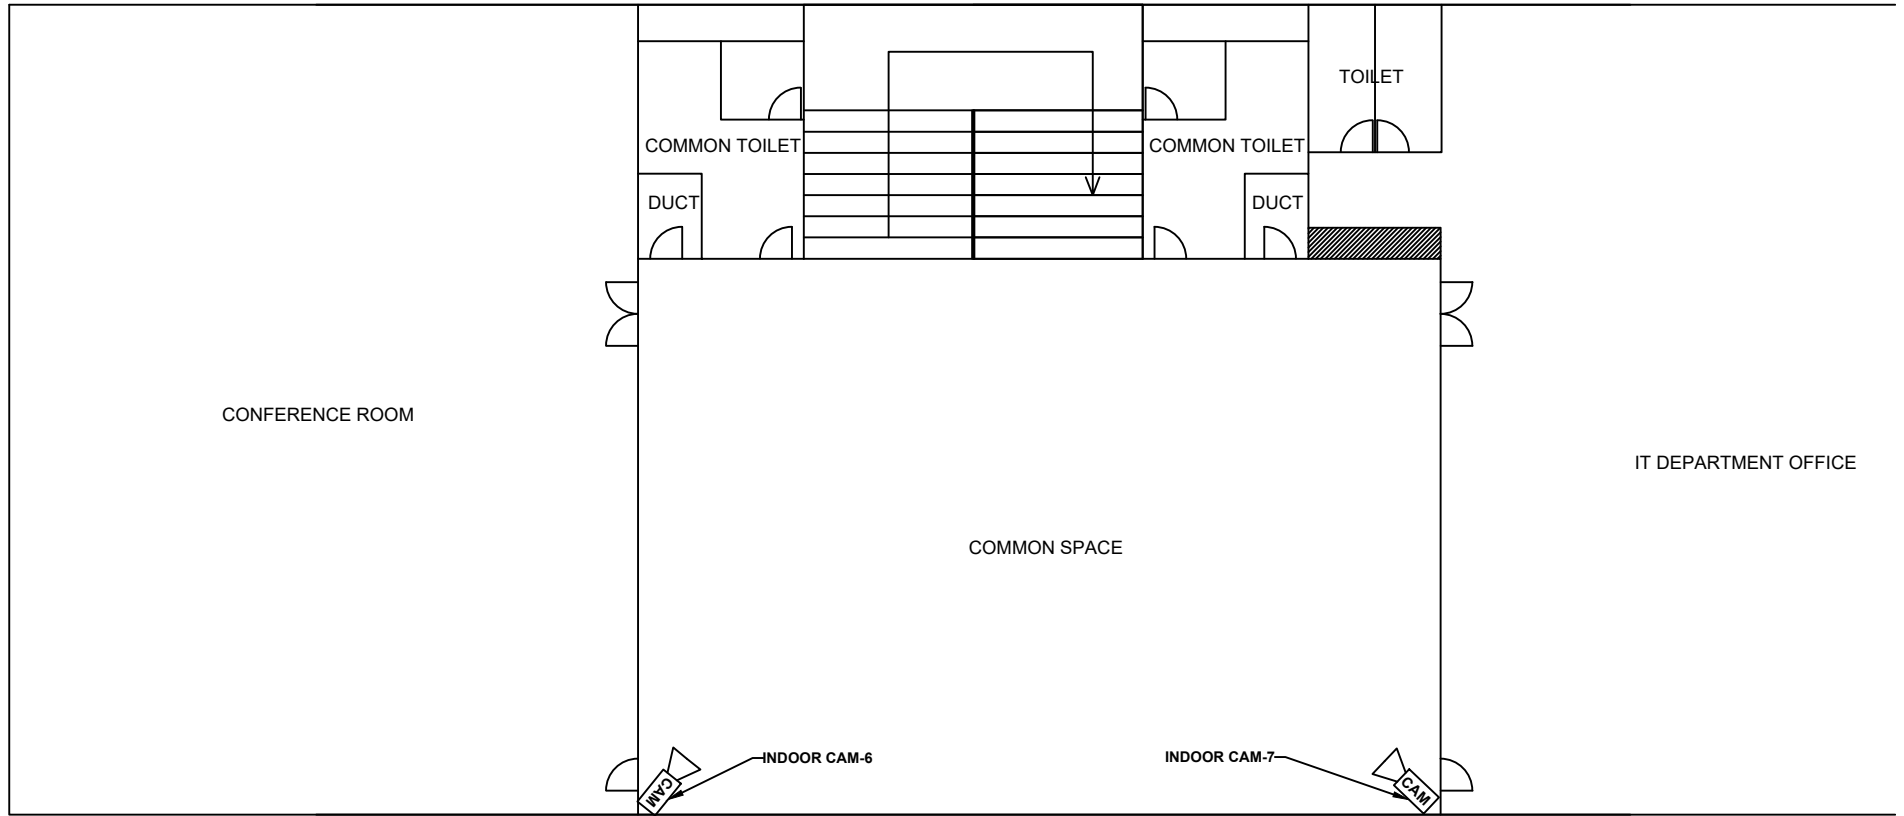

DWG NO:

DATE: 12.05.2021

TITLE: INDOOR CCTV CAMERA LOCATION FOR SECOND FLOOR BLOCK-2.

DRAWN: Kezang Dorji.

REVISION: 00

SITE: TTPL, WANGCHUTABA	DWG NO:	DATE: 12.05.2021	 Thimphu TechPark dhi Company BHUTAN'S FIRST IT PARK
TITLE: INDOOR CCTV CAMERA LOCATION FOR THIRD FLOOR BLOCK-2.	DRAWN: Kezang Dorji.	REVISION: 00	

SITE: TTPL, WANGCHUTABA	DWG NO:	DATE: 12.05.2021	 Thimphu TechPark dhi Company BHUTAN'S FIRST IT PARK
TITLE: INDOOR CCTV CAMERA LOCATION FOR GROUND FLOOR BLOCK-2.	DRAWN: Kezang Dorji.	REVISION: 00	

ENTRANCE GATE