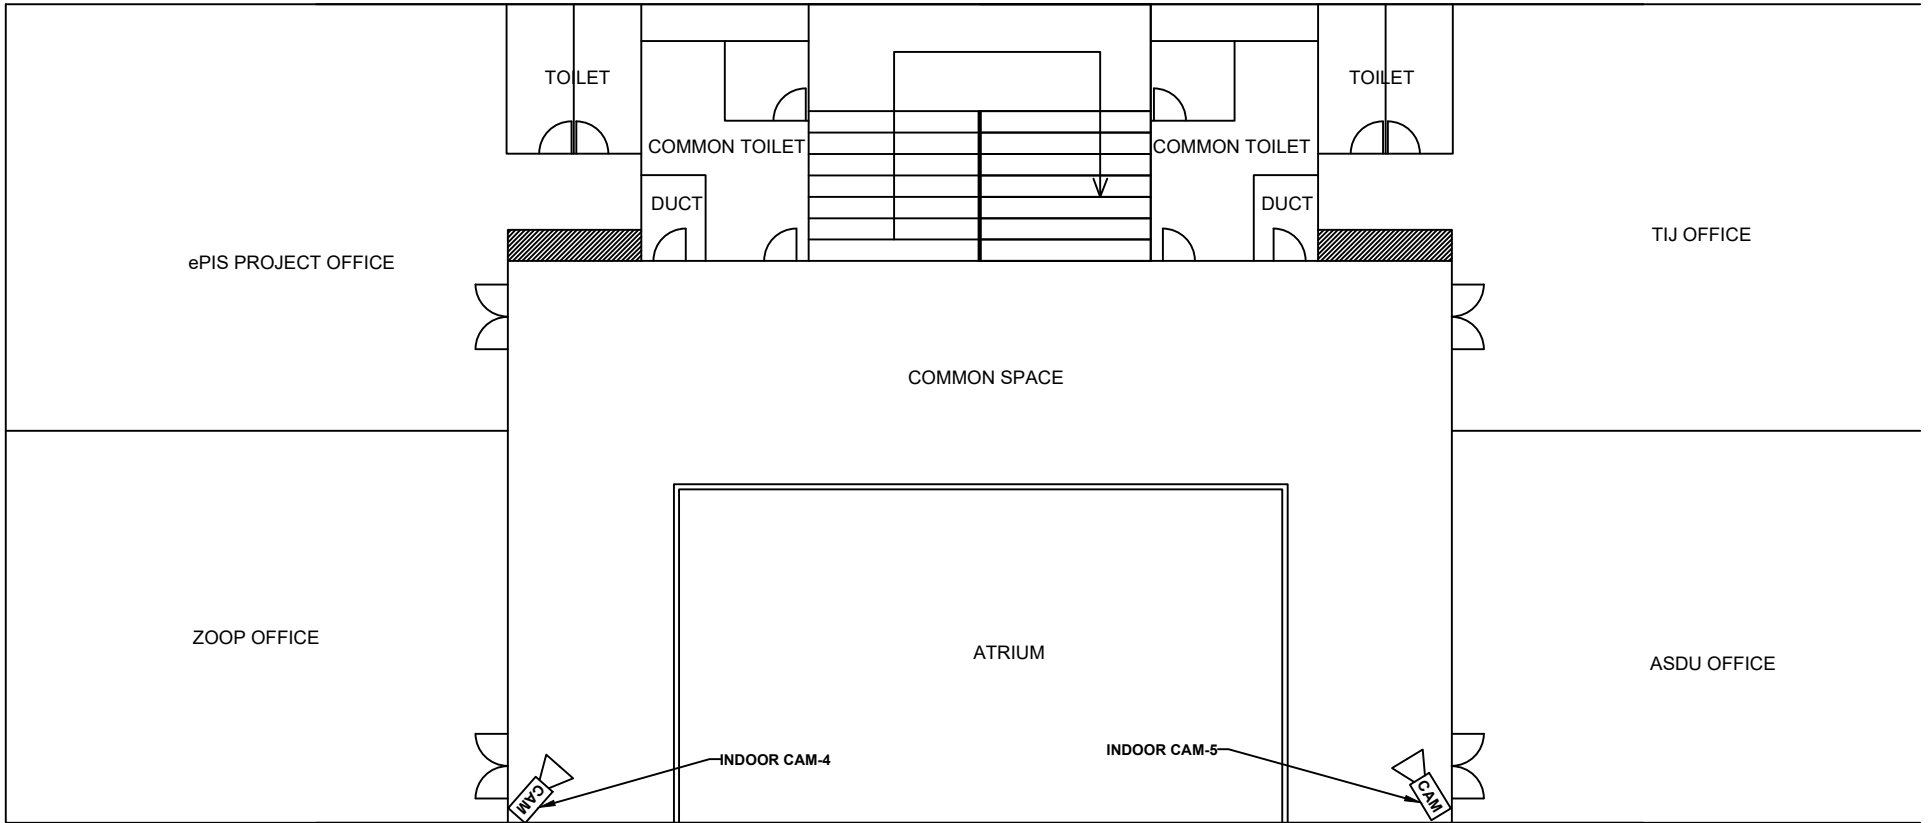

SITE: TTPL, WANGCHUTABA	DWG NO:	DATE: 12.05.2021	 Thimphu TechPark dhi Company BHUTAN'S FIRST IT PARK
TITLE: INDOOR CCTV CAMERA LOCATION FOR FIRST FLOOR BLOCK-2.	DRAWN: Kezang Dorji.	REVISION: 00	

SITE: TTPL, WANGCHUTABA

DWG NO:

DATE: 12.05.2021

TITLE: INDOOR CCTV CAMERA LOCATION FOR SECOND FLOOR BLOCK-2.

DRAWN: Kezang Dorji.

REVISION: 00

SITE: TTPL, WANGCHUTABA	DWG NO:	DATE: 12.05.2021	 Thimphu TechPark dhi Company BHUTAN'S FIRST IT PARK
TITLE: INDOOR CCTV CAMERA LOCATION FOR THIRD FLOOR BLOCK-2.	DRAWN: Kezang Dorji.	REVISION: 00	

SITE: TTPL, WANGCHUTABA	DWG NO:	DATE: 12.05.2021	 Thimphu TechPark dhi Company BHUTAN'S FIRST IT PARK
TITLE: INDOOR CCTV CAMERA LOCATION FOR GROUND FLOOR BLOCK-2.	DRAWN: Kezang Dorji.	REVISION: 00	

ENTRANCE GATE

SITE: TTPL, WANGCHUTABA

DWG NO:

DATE: 12.05.2021

TITLE: OUTDOOR CCTV CAMERA LOCATION.

DRAWN: Kezang Dorji.

REVISION: 00