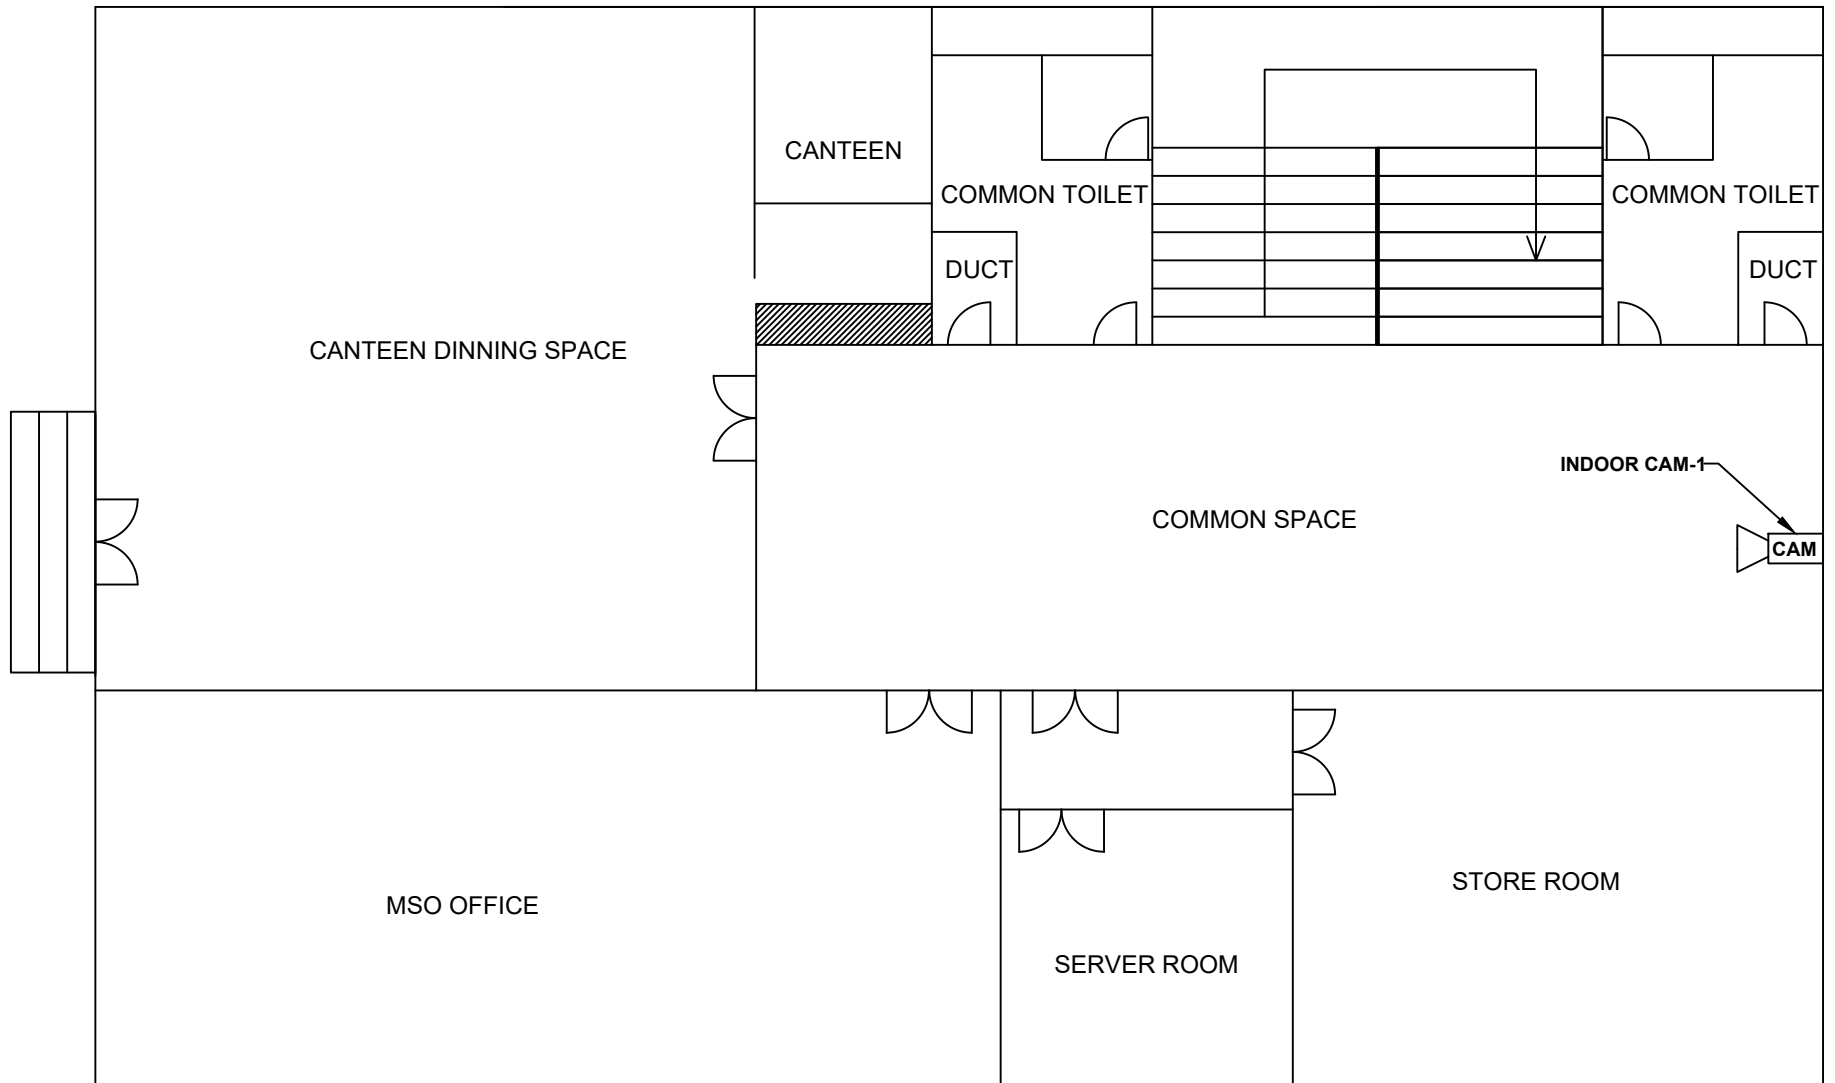

DWG NO:

DATE: 12.05.2021

TITLE: INDOOR CCTV CAMERA LOCATION FOR SECOND FLOOR BLOCK-2.

DRAWN: Kezang Dorji.

REVISION: 00

SITE: TTPL, WANGCHUTABA	DWG NO:	DATE: 12.05.2021	 Thimphu TechPark dhi Company BHUTAN'S FIRST IT PARK
TITLE: INDOOR CCTV CAMERA LOCATION FOR THIRD FLOOR BLOCK-2.	DRAWN: Kezang Dorji.	REVISION: 00	

SITE: TTPL, WANGCHUTABA	DWG NO:	DATE: 12.05.2021	 Thimphu TechPark dhi Company BHUTAN'S FIRST IT PARK
TITLE: INDOOR CCTV CAMERA LOCATION FOR GROUND FLOOR BLOCK-2.	DRAWN: Kezang Dorji.	REVISION: 00	

ENTRANCE GATE

SITE: TTPL, WANGCHUTABA

DWG NO:

DATE: 12.05.2021

TITLE: OUTDOOR CCTV CAMERA LOCATION.

DRAWN: Kezang Dorji.

REVISION: 00