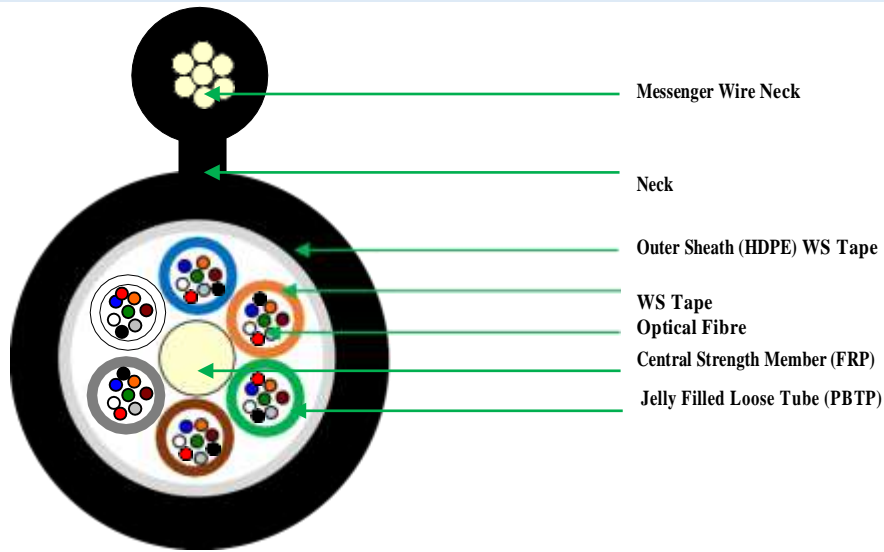

12/24/48/96F SM MT FIGURE-8 OPTICAL FIBRE CABLE

PHYSICAL CHARACTERISTICS

Fibre Type

Single Mode G.652D

Fibre Count	12F	24F	48F	96F
No. of Fibre per tube	6	6	12	12
No. of Tubes	2	4	4	8
No. of Fillers	4	2	2	0
Tube Dia. (mm)	2.0 ± 0.1	2.0 ± 0.1	2.0 ± 0.1	2.0 ± 0.1
Cable Height. (mm)	20.0 ± 0.5	20.6 ± 0.5	20.6 ± 0.5	22.5 ± 0.5
Cable Dia. (mm)	12.4 ± 0.5	12.4 ± 0.5	12.4 ± 0.5	14.3 ± 0.5
Cable Weight (kg/km)	200 ± 10%	220 ± 10%	225 ± 10%	280 ± 10%

Central Strength Member (mm)

FRP 2.0 mm ± 0.1

Support Wire (stranded Messenger wire)

Un-insulated GI Wire (7/1.2mm)

Core Type

Dry Core with WS yarn & WS tape

Outer Sheath Material

HDPE-Black UV Resistant

Outer Sheath thickness (mm)

3.0 (nominal)

Ripcord

Yes, 2 below Armor

Rodent Protection

Yes

MECHANICAL & ENVIRONMENTAL CHARACTERISTICS

Tensile Strength (KN) (Long Term/ Short Term)	6KN/12KN
Crush Resistance (N/100 mm)	2000
Impact Strength (N. m)	10 impacts ,50N weight , 500mm height
Torsion	±180° 2 m sample 75N weight
Bending Diameter	280 (Dynamic) 140 (Static)
Temperature Range	-30°C to +70°C (Operation)

LOOSE TUBE COLOUR CODE

1	2	3	4	5	6	7	8
Blue	Orange	Green	Brown	Grey	White	Red	Black/Nat

FIBRE COLOUR CODE

1	2	3	4	5	6	7	8	9	10	11	12
Blue	Orange	Green	Brown	Grey	White	Red	Black	Yellow	Violet	Pink	Aqua/Nat