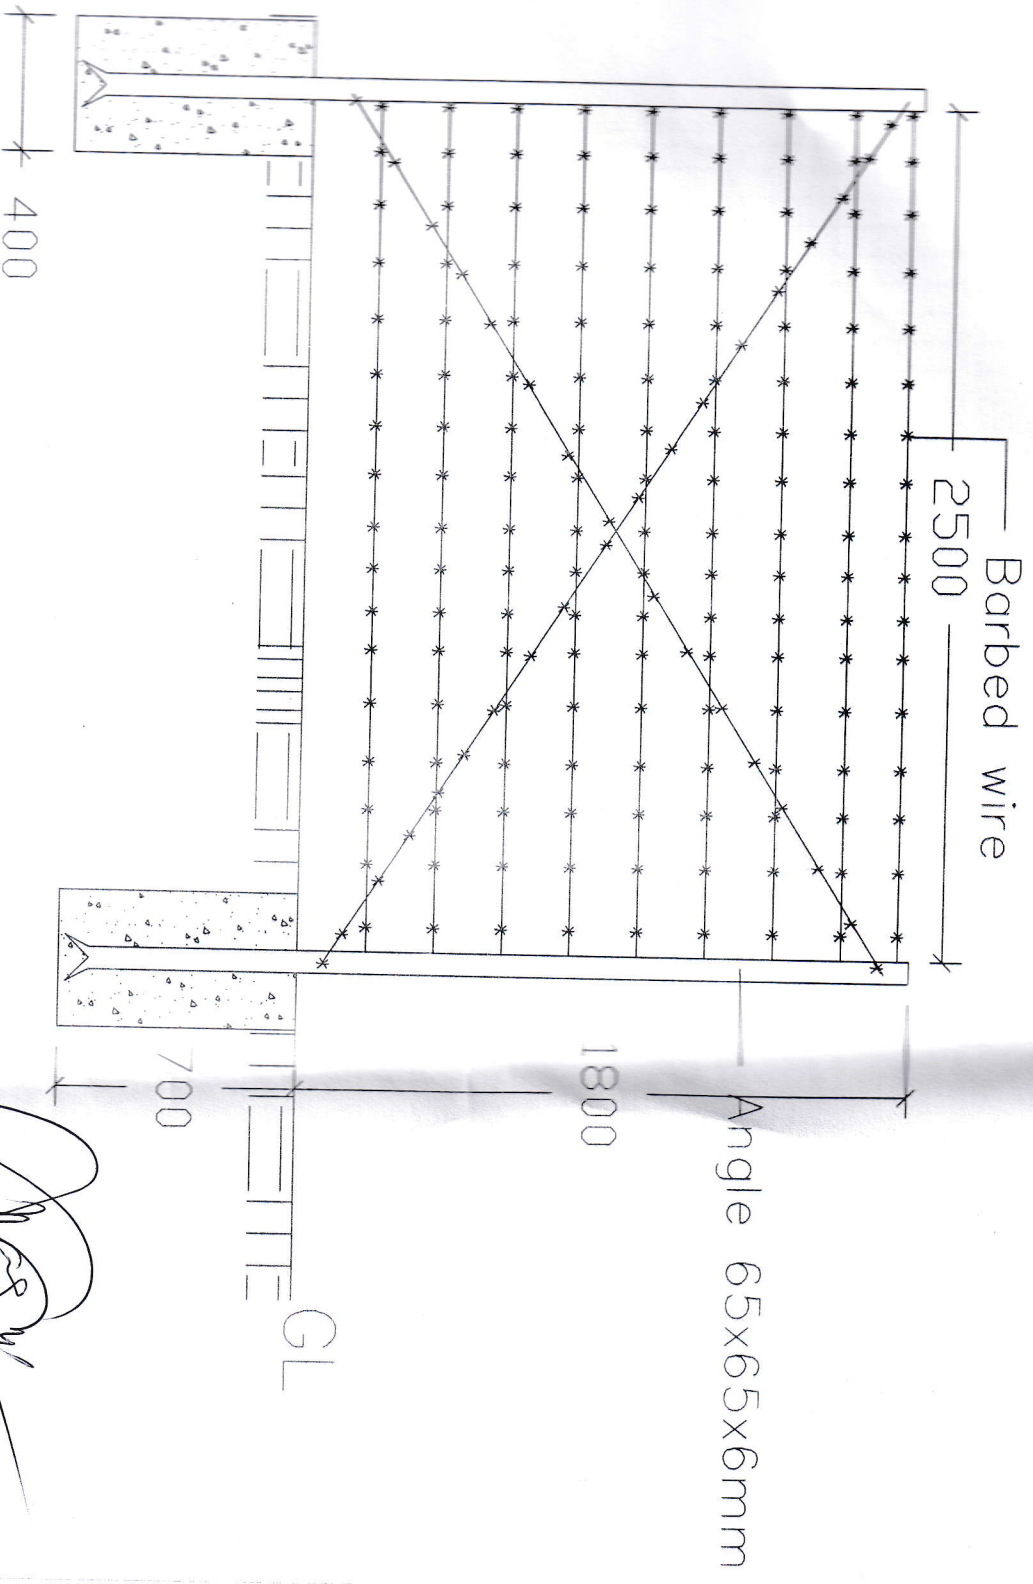

Tashi Wangdi
Tashi Wangdi
 Asstt. Engineer (Civil)
 Bhutan Telecom Ltd.
 Phuentsholing: Bhutan

[Handwritten signature]

Barbed wire
2500

Angle 65x65x6mm

1800

700

400

Tashi Wangdi