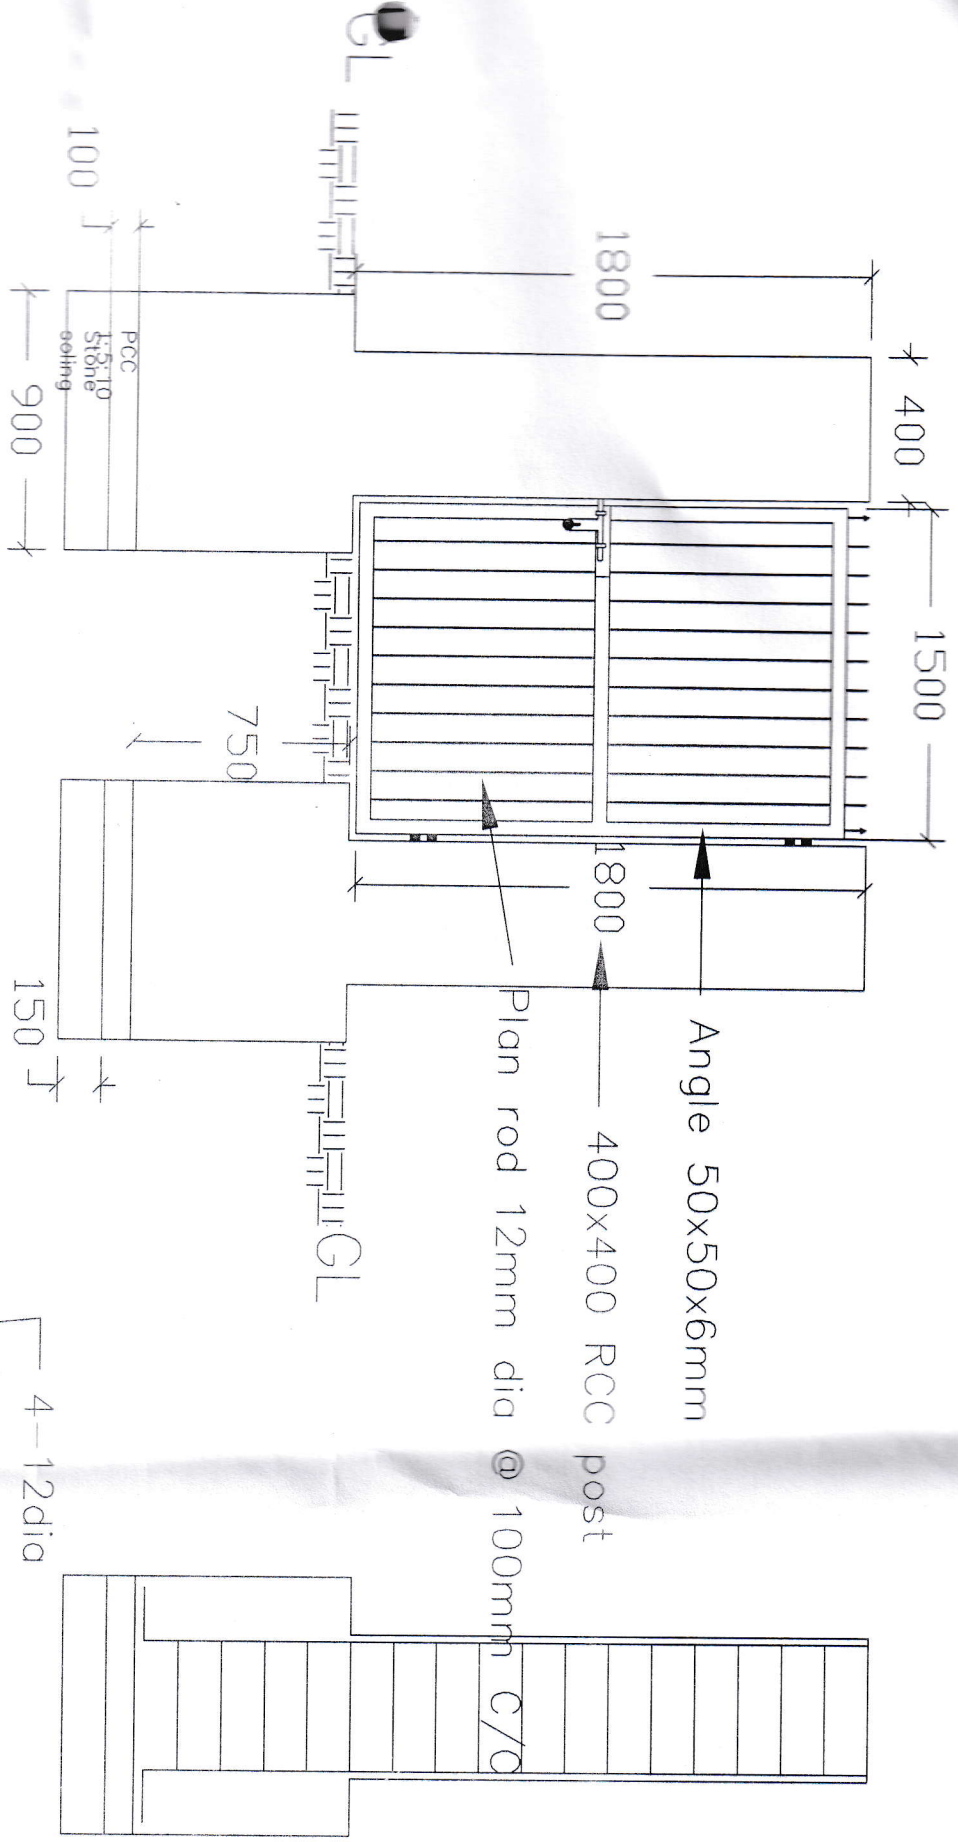

Tashi Wangdi
Asstt. Engineer (Civil)
Bhutan Telecom Ltd.
Phuentsholing, Bhutan